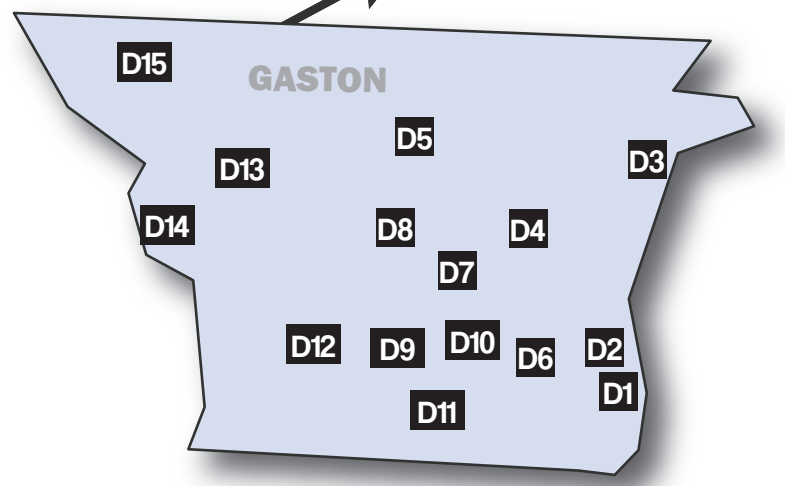

Presbytery of Western North Carolina
114 Silver Creek Road • Morganton, NC 28655
Phone: 828.438.4217   presbyterywnc.org