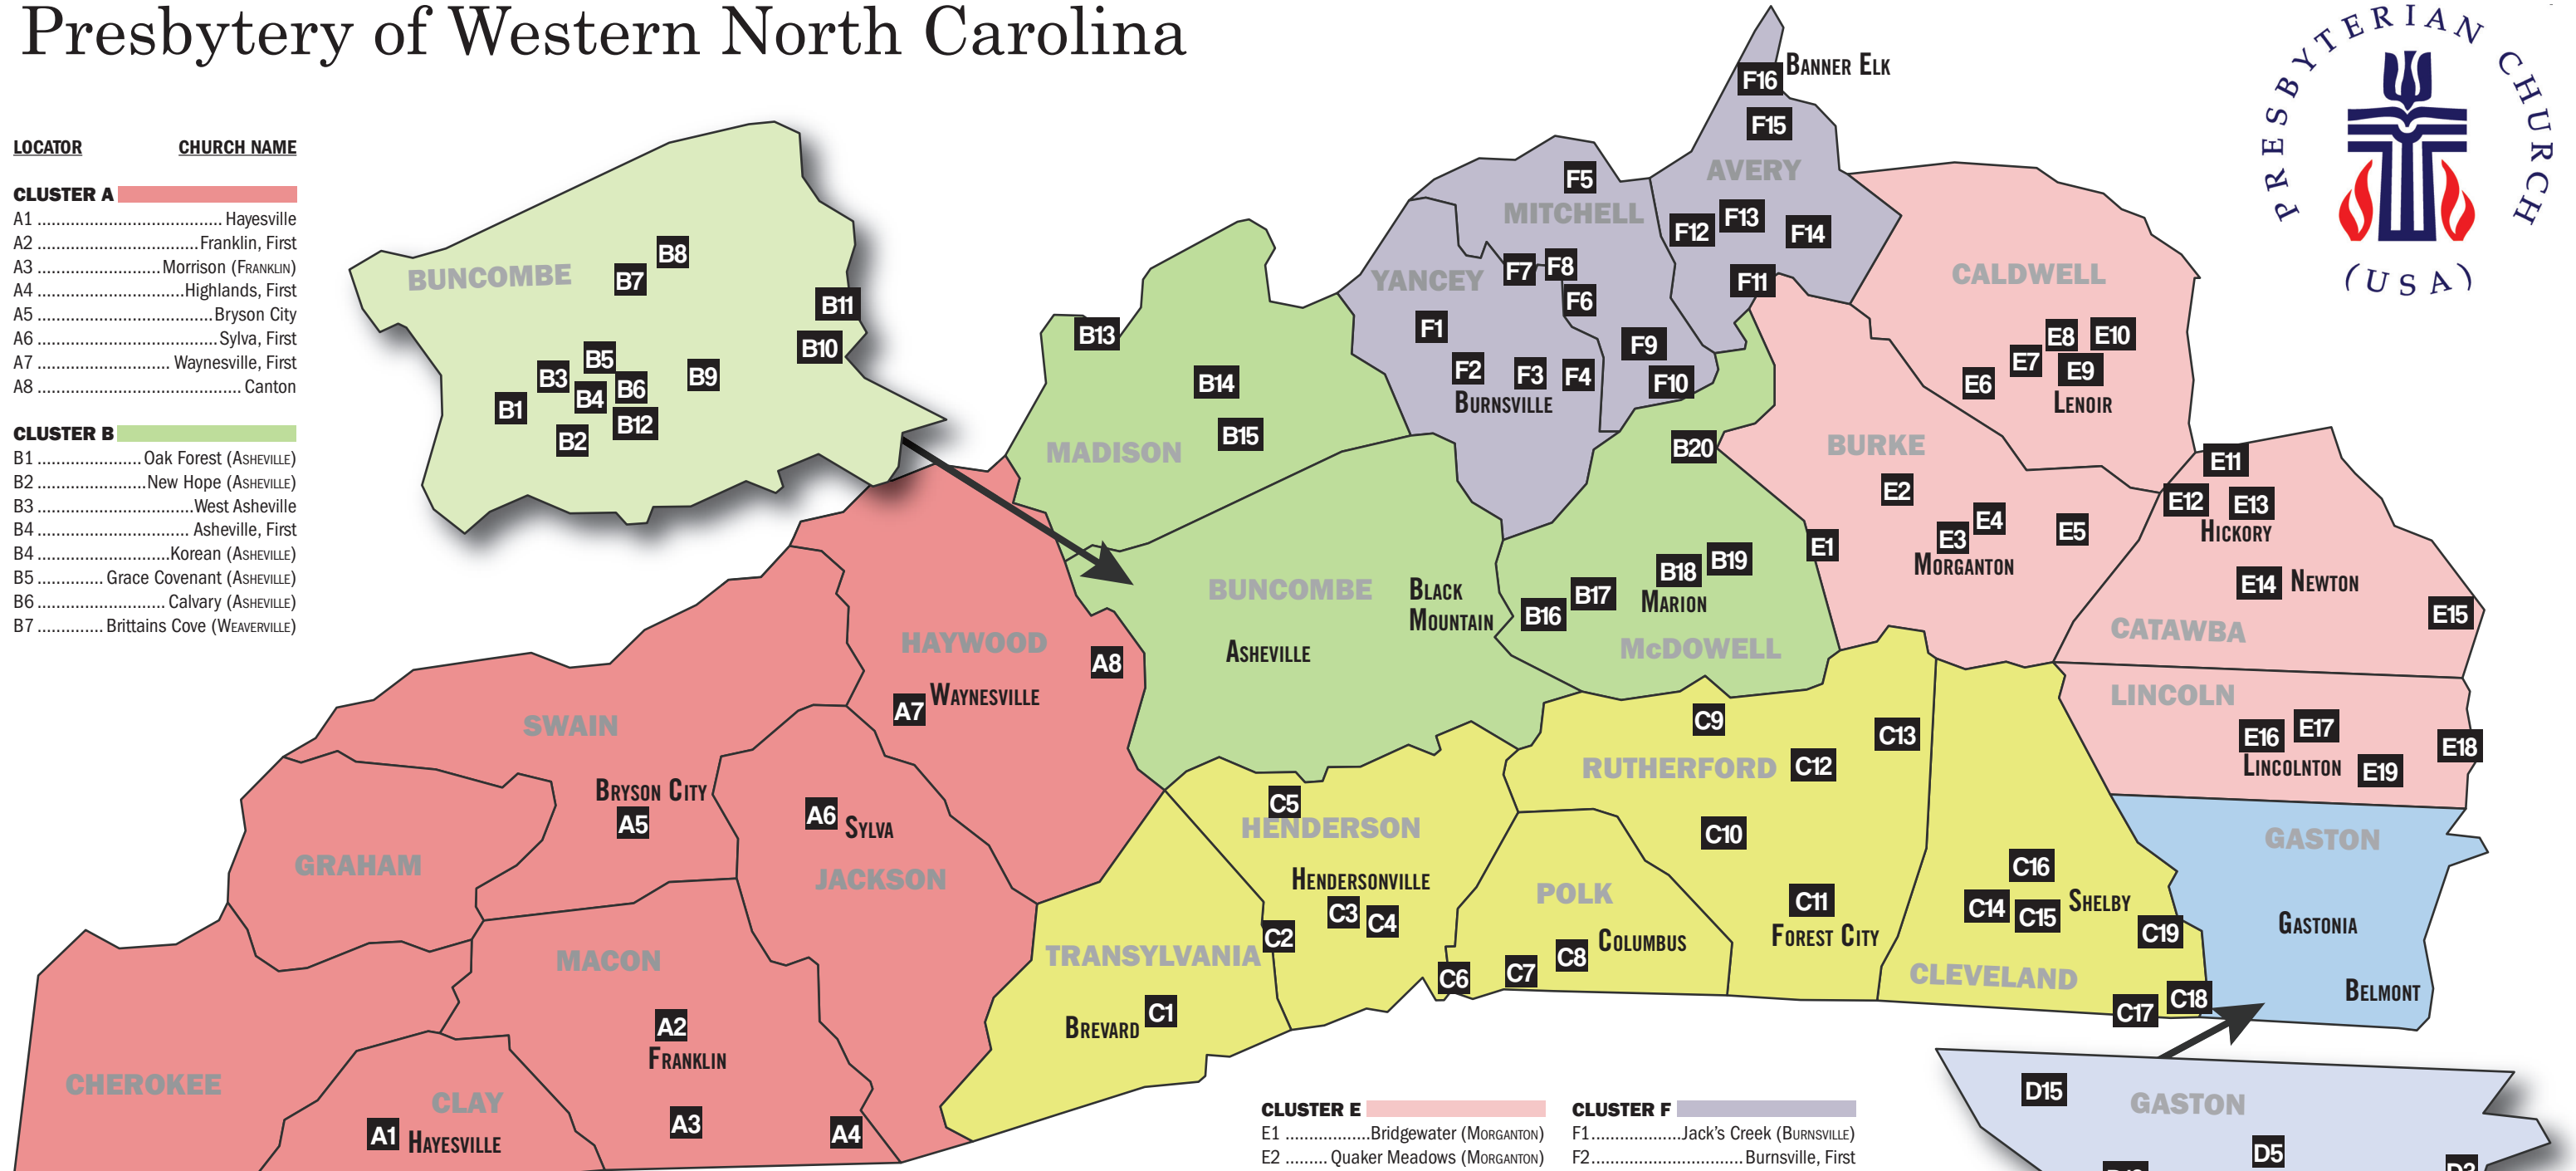

Presbytery of Western North Carolina

LOCATOR CHURCH NAME

CLUSTER A

- A1 Hayesville
- A2 Franklin, First
- A3 Morrison (FRANKLIN)
- A4 Highlands, First
- A5 Bryson City
- A6 Sylva, First
- A7 Waynesville, First
- A8 Canton

State Map Copyright © Free Vector Maps.com

- B8 Reems Creek-Beech (WEAVERVILLE)
- B9 Warren Wilson (SWANNANOA)
- B10 Black Mountain
- B11 Montreat
- B12 Kenilworth (ASHEVILLE)
- B13 Dorland Memorial (HOT SPRINGS)
- B14 Walnut (MARSHALL)
- B15 Marshall
- B16 Old Fort
- B17 Siloam (OLD FORT)
- B18 Marion, First
- B19 Clinchfield (MARION)
- B20 Conley Memorial (MARION)

CLUSTER C

- C1 Brevard-Davidson River
- C2 Etowah
- C3 Trinity (HENDERSONVILLE)
- C4 Hendersonville
- C5 Mills River
- C6 Saluda
- C7 Tryon
- C8 Columbus
- C9 Union Mills
- C10 Rutherfordton
- C11 Forest City, First
- C12 Brittain (RUTHERFORDTON)
- C13 Duncan's Creek (ELLENBORO)

CLUSTER E

- E1 Bridgewater (MORGANTON)
- E2 Quaker Meadows (MORGANTON)
- E3 Morganton, First
- E4 Green Street (MORGANTON)
- E5 Waldensian (VALDESE)
- E6 Oakwood (LENOIR)
- E7 Dulatown (LENOIR)
- E8 Fairview (LENOIR)
- E9 Lenoir, First
- E10 United (LENOIR)
- E11 Northminster (HICKORY)
- E12 Hickory, First
- E13 Sweetwater (HICKORY)
- E14 Newton, First
- E15 Sherrill's Ford
- E16 Lincolnnton, First
- E17 Pine Street (LINCOLNTON)
- E18 Unity (DENVER)
- E19 Ironton (IRON STATION)